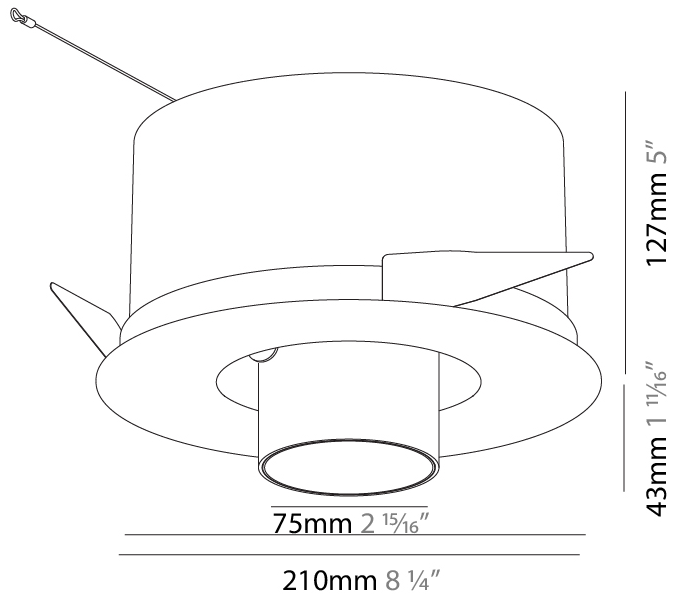

PHYSICAL

Shape: Round
Diameter (mm): 210
Diameter (in): 8 1/4
Height (mm): 170
Height (in): 6 11/16
Ceiling Thickness (mm): 10 / 12.5 / 15
Ceiling Thickness (in): 3/8 or 1/2 or 9/16
Min. Recessing Depth (mm): 140
Min. Recessing Depth (in): 5 1/2
Light Distribution: Adjustable / Indirect
Weight (kg): 1.4
Weight (lbs): 3.09
Fixture Finish: SSR / BKV / CWI / CRY / HAB / UFT / ITA / RUA / FTG / MYG / LOD / PUS / FRO / FUP / KIA / POP / BLS / SPG / MEY / GOH / GUM / CHC / COM / ABZ / JAG / OBR / MOS / ROR
Fixture Material: Aluminum Die Cast
Cut-out Measurements: D. - 190mm / 7 1/2"

ELECTRICAL

Lamp Type: LED (Zhaga Standard)
Input Wattage (W): 14
Total Output Wattage (W): 12
Dimming: Tri-Mode (Non-Dimming and Phase Dimming (120Vac only) and 0-10V Dimming)
Driver Included: No
Driver Location: Recessed Housing
Driver Type: Constant Current - Universal
Housing: See components
Input Voltage (V): 120 - 277
Constant Current (MA): 350

LED

Number of LEDs: 1
Color Temperature (°K): 2700 / 3000 / 3500 / 4000
Max. Delivered Lumen (lm): 1124 / 1210 / 1258 / 1284
Nominal Lumen (lm): 1246 / 1342 / 1396 / 1424
CRI: >90 CRI
Lamp Life (hrs): 50000

OPTICAL

Reflector°: 12
Optic°: Lens Pack - No Lens / Linear Spread Lens / Honeycomb / Spread Lens
Adjustability: Rotational 355°; Tilt 45°

RATINGS AND CERTIFICATIONS

Certified By: Certified for North American Standards
IP rating: IP20

140mm 5 1/2"	10 - 15mm 3/8" - 9/16"	190mm 7 1/2"	355°	45°		

A