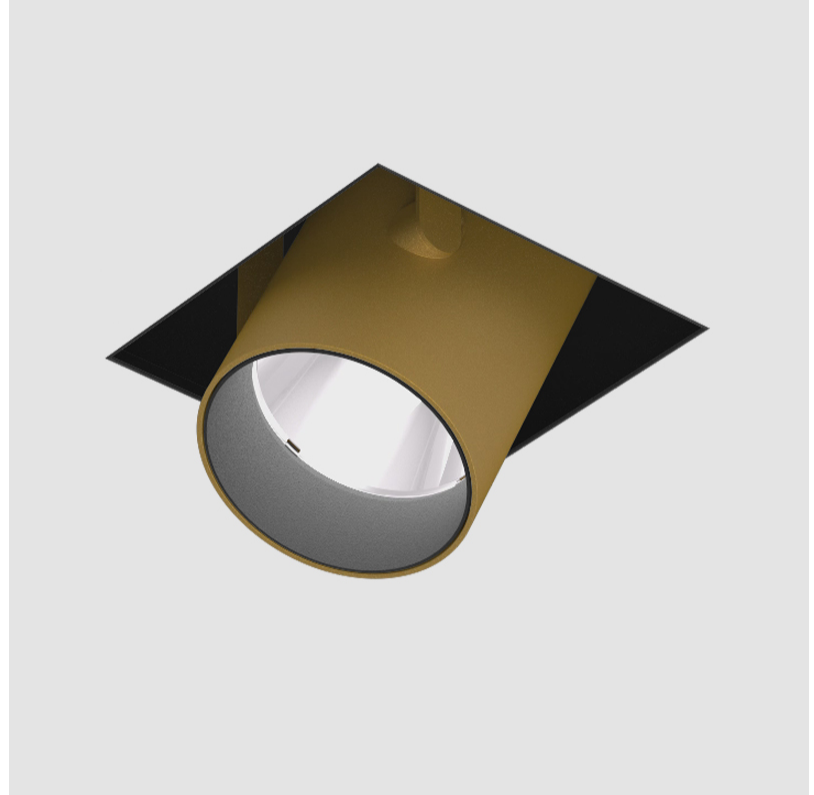

ELECTRICAL

Lamp Type: LED (Zhaga Standard)
Input Wattage (W): 23.1
Total Output Wattage (W): 18.7
Dimming: Tri-Mode (Non-Dimming and Phase Dimming (120Vac only) and 0-10V Dimming)
Driver Included: No
Driver Location: Recessed Housing
Driver Type: Constant Current - Universal
Driver Class: Class 2
Housing: See components
Input Voltage (V): 120 - 277
Constant Current (MA): 500

LED

Number of LEDs: 1
Color Temperature (°K): 2700 / 3000 / 3500 / 4000
Max. Delivered Lumen (lm): 1490 / 1530 / 1607 / 1640
CRI: >90 CRI
Lamp Life (hrs): 50000
Upon Request: Special Color Temperature

OPTICAL

Reflector: 20 / 40 / 60
Adjustability: Rotational 355°; Tilt 45°
Upon Request: Special Beam Angles

RATINGS AND CERTIFICATIONS

Certified By: Certified for North American Standards
Zaneen Lighting Inc. © 2024, Phone: 588-3387, Fax: 247-9319, www.zaneen.com

For international specifications by adding 'INT' at the end of the existing Model #. For assistance on 'custom' specifications, contact zteam@zaneen.com. In a constant effort to supply the best product, we reserve the right to change specifications or materials without notice. The most recent specification sheets are found at zaneen.com

145mm 5 11/16"	10 | 12 1/2 | 15 | 25mm 3/8" | 1/2" | 9/16" | 1"	225mm x 225mm 8 7/8" x 8 7/8"	355°	45°